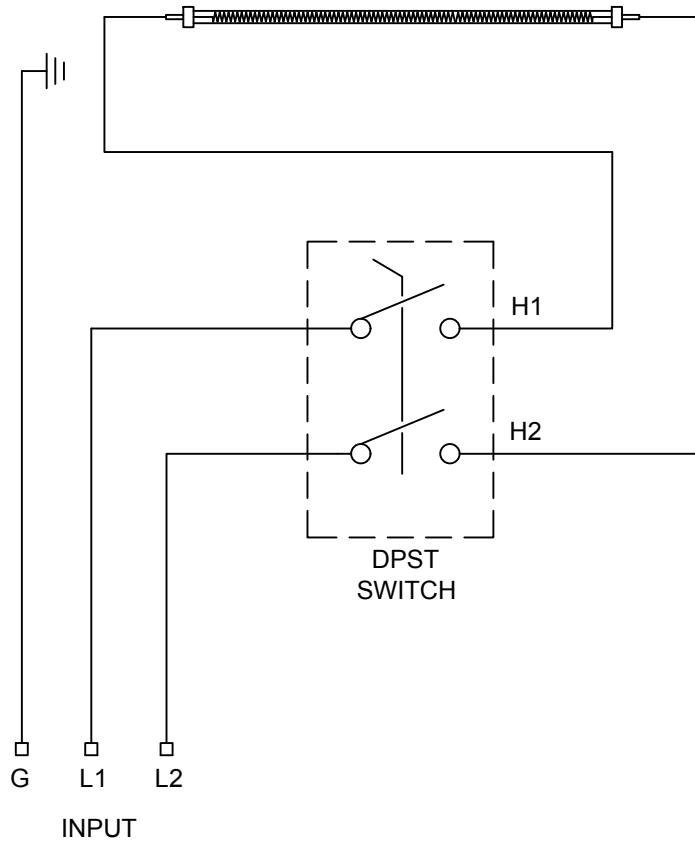

WIRING DIAGRAM

CONNECTIONS
TO BE MADE
IN J-BOX

NOTE: Replace L2 with Neutral for 120 & 277 VAC Applications.

Decora Switch
 DPST Double Pole Single Throw
 Range:120/277 VAC
 Recommended not to Exceed
 120 VAC = 1800 Watts Max
 208/220 VAC = 3000 Watts Max
 240/277 VAC = 4000 Watts Max
 20 Amps Max

		15700 S. Figueroa St. Gardena, California 90248 Phone: (310) 354-1250 Fax: (310) 523-3674	
		www.infratech-usa.com	
DESCRIPTION			
ON/OFF SWITCH ASSEMBLIES DOUBLE POLE SWITCH WIRING 120/277 VAC 20 AMP MAX			
DATE	ITEM#	N/A	
Feb. 25, 2016	DRAWN BY:	MD	